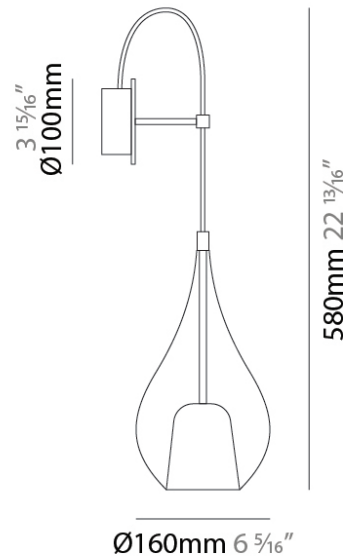

ZOE VINCENT SURFACE

D143032-

base number Finish
Options

1. To build a product code in our configurator select the specify button on the base model # product page
2. To build a manual product code on this datasheet choose from the options listed below in blue font and add the suffix to the base model #

GENERAL

Series: Zoe
Subseries: Zoe Vincent
Partner: Cangani & Tucci
Division: Design
Installation: Surface
Product Type: Wall Surface
Mounting Location: Wall

PHYSICAL

Shape: Teardrop
Diameter (mm): 160
Diameter (in): 6 ⁵/₁₆
Height (mm): 280
Depth (mm): 200
Height (in): 11
Depth (in): 7 ⁷/₈
Max. Overall Height (mm): 780
Max. Overall Height (in): 30 ¹¹/₁₆
Extension (mm): 200
Extension (in): 7 ⁷/₈
Weight (kg): 0.875
Weight (lbs): 1.93
Diffuser: Glass - Opal
[Fixture Finish: MSB / MBS / TRS](#)
Holder Finish: BLK
Fixture Material: Glass / Metal
Primary Material: Glass - Borosilicate

ELECTRICAL

Number of Lamps: 1
Lamp Type: LED Retrofit
Bulb Included: Bulb Not Included
Max. Wattage Per Lamp (W): 5
Lamp Base: G9
Input Voltage (V): 120

LED

OPTICAL

RATINGS AND CERTIFICATIONS

Certified By: Certified for North American Standards
IP rating: IP20

PROJECT
TYPE
SPECIFIER
QUANTITY
DATE