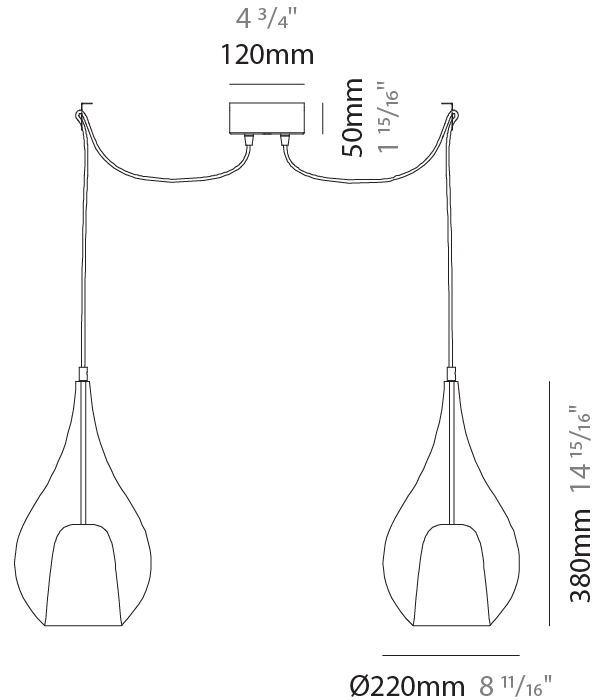

PROJECT
TYPE
SPECIFIER
QUANTITY
DATE

ZOE 2 LIGHT SWAG SUSPENSION

D141129-

base number	Finish Options	Finish Options

1. To build a product code in our configurator select the specify button on the base model # product page
2. To build a manual product code on this datasheet choose from the options listed below in blue font and add the suffix to the base model #

GENERAL

Series: Zoe
Subseries: Zoe 2 Light Swag
Partner: Cangini & Tucci
Division: Design
Installation: Suspension
Product Type: Pendant
Mounting Location: Ceiling

PHYSICAL

Shape: Teardrop
Diameter (mm): 220
Diameter (in): 8 ¹¹/₁₆
Height (mm): 380
Height (in): 14 ¹⁵/₁₆
Max. Overall Height (mm): 2380
Max. Overall Height (in): 93 ¹¹/₁₆
Weight (kg): 2.81
Weight (lbs): 6.19
Diffuser: Glass - Opal
Fixture Finish: AMB / BLK / BRZ / GLD / GRN / PNK / RUB / SKB / SMK / TOB / TRA
Holder Finish: CHR / MWH / MBK / BCR
Fixture Material: Glass / Metal
Primary Material: Glass - Borosilicate
Cable Details: 2000mm cable

ELECTRICAL

Number of Lamps: 2
Lamp Type: LED Retrofit
Lamp Shape: A19
Bulb Included: Bulb Not Included
Total Output Wattage (W): 32
Max. Wattage Per Lamp (W): 16
Lamp Base: E26
Input Voltage (V): 120
Upon Request: 277Vac / GU24

LED

OPTICAL

RATINGS AND CERTIFICATIONS

Certified By: Certified for North American Standards
IP rating: IP20