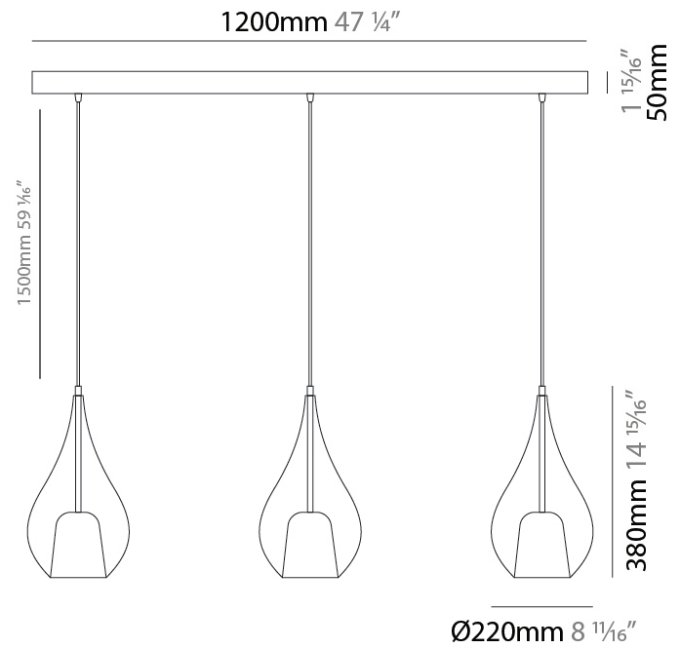

PROJECT
TYPE
SPECIFIER
QUANTITY
DATE

ZOE VINCENT 3 LIGHT LINEAR SUSPENSION

D141250-

base number Finish
Options

1. To build a product code in our configurator select the specify button on the base model # product page
2. To build a manual product code on this datasheet choose from the options listed below in blue font and add the suffix to the base model #

GENERAL

Series: Zoe
Subseries: Zoe Vincent 3 Light Linear
Partner: Cangini & Tucci
Division: Design
Installation: Suspension
Product Type: Pendant
Mounting Location: Ceiling

PHYSICAL

Shape: Teardrop
Length (mm): 1200
Length (in): 47 ¼
Height (mm): 280
Height (in): 11
Max. Overall Height (mm): 1780
Max. Overall Height (in): 70 ⅞
Weight (kg): 5.59
Weight (lbs): 12.32
Diffuser: Glass - Opal
Fixture Finish: [MSB / MBS / TRS](#)
Holder Finish: BLK
Fixture Material: Glass / Metal
Primary Material: Glass - Borosilicate
Cable Details: 1500mm cable

ELECTRICAL

Number of Lamps: 3
Lamp Type: LED Retrofit
Lamp Shape: A19
Bulb Included: Bulb Not Included
Total Output Wattage (W): 48
Max. Wattage Per Lamp (W): 16
Lamp Base: E26
Input Voltage (V): 120
Upon Request: 277Vac / GU24

LED

OPTICAL

RATINGS AND CERTIFICATIONS

Certified By: Certified for North American Standards
IP rating: IP20