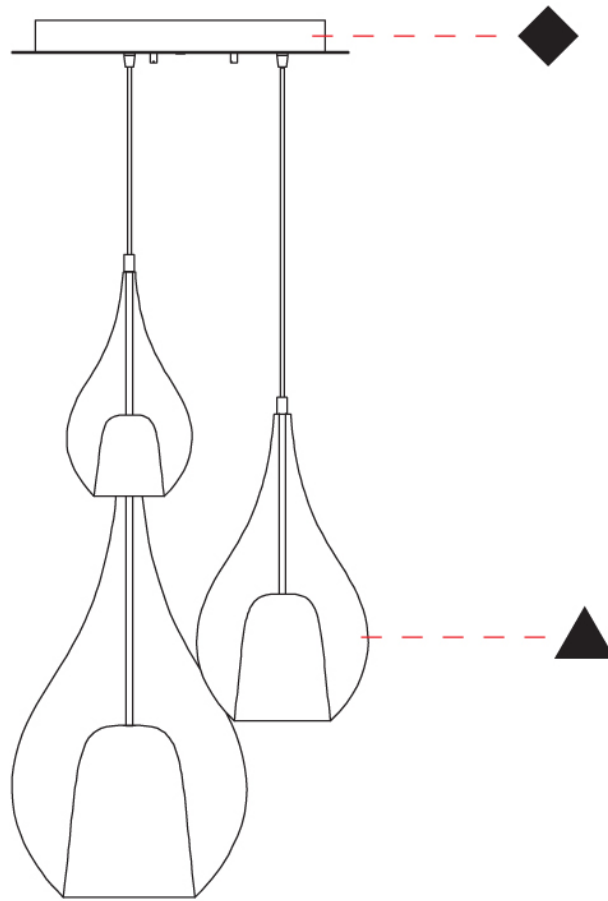

ZOE 3 LIGHT CLUSTER SUSPENSION

D141133-

PROJECT

TYPE

SPECIFIER

QUANTITY

DATE

D