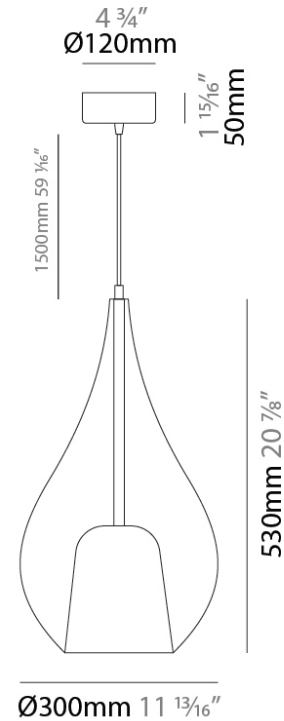

ZOE VINCENT - MONOPOINT SUSPENSION

D141179-

base number   Finish
Options

PROJECT
TYPE
SPECIFIER
QUANTITY
DATE

1. To build a product code in our configurator select the specify button on the base model # product page
2. To build a manual product code on this datasheet choose from the options listed below in blue font and add the suffix to the base model #

GENERAL

Series: Zoe
Subseries: Zoe Vincent - Monopoint
Partner: Cangani & Tucci
Division: Design
Installation: Suspension
Product Type: Pendant
Mounting Location: Ceiling

PHYSICAL

Shape: Teardrop
Diameter (mm): 300
Diameter (in): 11 ¹³/₁₆
Height (mm): 530
Height (in): 20 ⁷/₈
Max. Overall Height (mm): 2030
Max. Overall Height (in): 79 ¹⁵/₁₆
Weight (kg): 2.50
Weight (lbs): 5.51
Diffuser: Glass - Opal
Fixture Finish: MSB / MBS / TRS
Holder Finish: BLK
Fixture Material: Glass / Metal
Primary Material: Glass - Borosilicate
Cable Details: 1500mm Cable

ELECTRICAL

Number of Lamps: 1
Lamp Type: LED Retrofit
Lamp Shape: A19
Bulb Included: Bulb Not Included
Max. Wattage Per Lamp (W): 16
Lamp Base: E26
Input Voltage (V): 120
Upon Request: 277Vac / GU24

LED

OPTICAL

RATINGS AND CERTIFICATIONS

Certified By: Certified for North American Standards
IP rating: IP20