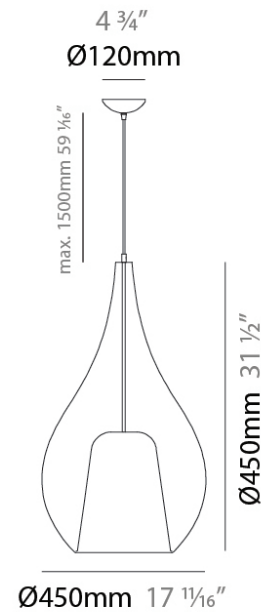

PROJECT
TYPE
SPECIFIER
QUANTITY
DATE

ZOE MAX SUSPENSION

D141268-

base number	Finish Options	Finish Options

1. To build a product code in our configurator select the specify button on the base model # product page
2. To build a manual product code on this datasheet choose from the options listed below in blue font and add the suffix to the base model #

GENERAL

Series: Zoe
Subseries: Zoe Max
Partner: Cangini & Tucci
Division: Design
Installation: Suspension
Product Type: Pendant
Mounting Location: Ceiling

PHYSICAL

Shape: Teardrop
Diameter (mm): 450
Diameter (in): 17 3/4
Height (mm): 800
Height (in): 31 1/2
Max. Overall Height (mm): 2300
Max. Overall Height (in): 90 1/2
Weight (kg): 7.80
Weight (lbs): 17.19
Diffuser: Glass - Opal
Fixture Finish: AMB / GRN / BRZ / PNK / RUB / SKB / SMK / TOB / TRA / GLD / BLK
Holder Finish: CHR / MWH / MBK / BCR
Fixture Material: Glass / Metal
Primary Material: Glass - Borosilicate
Cable Details: 1500mm Cable

ELECTRICAL

Number of Lamps: 1
Lamp Type: LED Retrofit
Lamp Shape: A19
Bulb Included: Bulb Not Included
Max. Wattage Per Lamp (W): 25
Lamp Base: E26
Input Voltage (V): 120
Upon Request: 277Vac / GU24

LED

OPTICAL

RATINGS AND CERTIFICATIONS

Certified By: Certified for North American Standards
IP rating: IP20