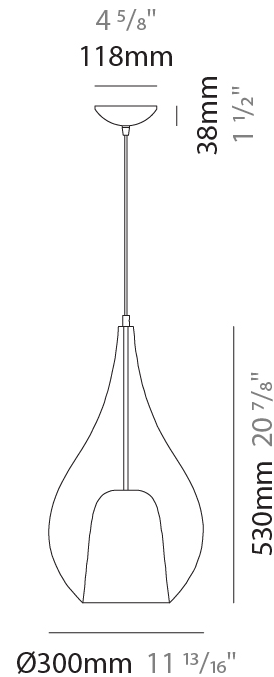

PROJECT	
TYPE	
SPECIFIER	
QUANTITY	
DATE	

ZOE MONOPOINT SUSPENSION

D141123-

base number   Finish Options   -   Finish Options

1. To build a product code in our configurator select the specify button on the base model # product page
2. To build a manual product code on this datasheet choose from the options listed below in blue font and add the suffix to the base model #

GENERAL

Series: Zoe
Subseries: Zoe Monopoint
Partner: Cangini & Tucci
Division: Design
Installation: Suspension
Product Type: Pendant
Mounting Location: Ceiling

PHYSICAL

Shape: Teardrop
Diameter (mm): 300
Diameter (in): 11 ¹³/₁₆
Height (mm): 530
Height (in): 20 ⁷/₈
Max. Overall Height (mm): 2030
Max. Overall Height (in): 79 ¹⁵/₁₆
Weight (kg): 2.50
Weight (lbs): 5.51
Diffuser: Glass - Opal
Fixture Finish: [AMB / BLK / BRZ / GLD / GRN / PNK / RUB / SKB / SMK / TOB / TRA](#)
Holder Finish: CHR / MWH / MBK / BCR
Fixture Material: Glass / Metal
Primary Material: Glass - Borosilicate
Cable Details: 1500mm Cable

ELECTRICAL

Number of Lamps: 1
Lamp Type: LED Retrofit
Lamp Shape: A19
Bulb Included: Bulb Not Included
Max. Wattage Per Lamp (W): 16
Lamp Base: E26
Input Voltage (V): 120
Upon Request: 277Vac / GU24

LED

OPTICAL

RATINGS AND CERTIFICATIONS

Certified By: Certified for North American Standards
IP rating: IP20