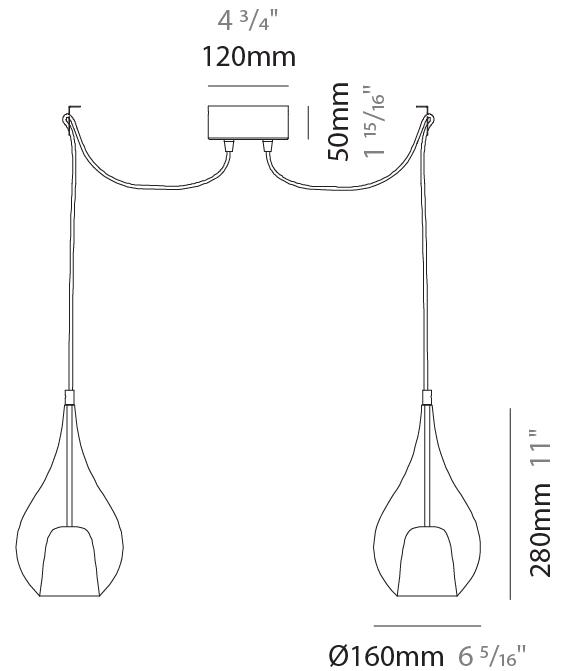

PROJECT	_____
TYPE	_____
SPECIFIER	_____
QUANTITY	_____
DATE	_____

ZOE 2 LIGHT SWAG SUSPENSION

D141127-

base number	Finish Options	Finish Options

1. To build a product code in our configurator select the specify button on the base model # product page
2. To build a manual product code on this datasheet choose from the options listed below in blue font and add the suffix to the base model #

GENERAL

Series: Zoe
Subseries: Zoe 2 Light Swag
Partner: Cangini & Tucci
Division: Design
Installation: Suspension
Product Type: Pendant
Mounting Location: Ceiling

PHYSICAL

Shape: Teardrop
Diameter (mm): 160
Diameter (in): 6 ⁵/₁₆
Height (mm): 280
Height (in): 11
Max. Overall Height (mm): 2280
Max. Overall Height (in): 89 ³/₄
Weight (kg): 1.53
Weight (lbs): 3.37
Diffuser: Glass - Opal
Fixture Finish: AMB / BLK / BRZ / GLD / GRN / PNK / RUB / SKB / SMK / TOB / TRA
Holder Finish: CHR / MWH / MBK / BCR
Fixture Material: Glass / Metal
Primary Material: Glass - Borosilicate
Cable Details: 2000mm cable

ELECTRICAL

Number of Lamps: 2
Lamp Type: LED Retrofit
Bulb Included: Bulb Not Included
Total Output Wattage (W): 10
Max. Wattage Per Lamp (W): 5
Lamp Base: G9
Input Voltage (V): 120

LED

OPTICAL

RATINGS AND CERTIFICATIONS

Certified By: Certified for North American Standards
IP rating: IP20