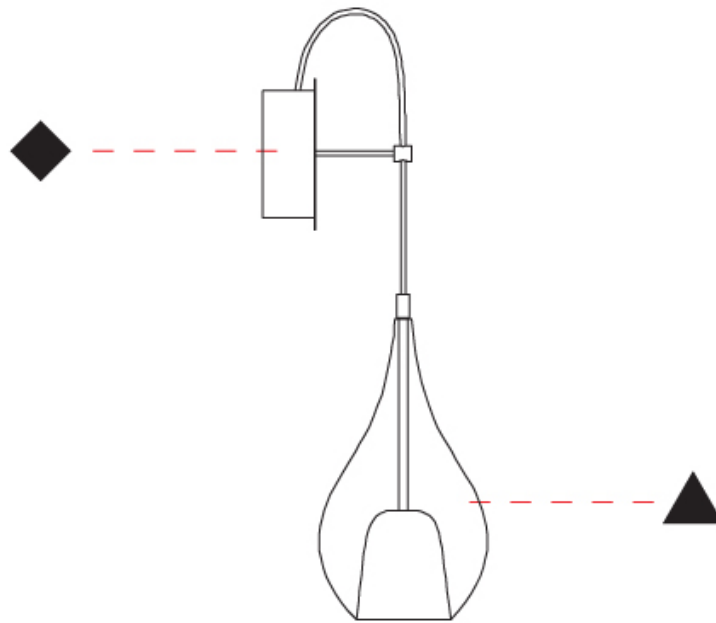

D143021-

PROJECT	_____
TYPE	_____
SPECIFIER	_____
QUANTITY	_____
DATE	_____

D