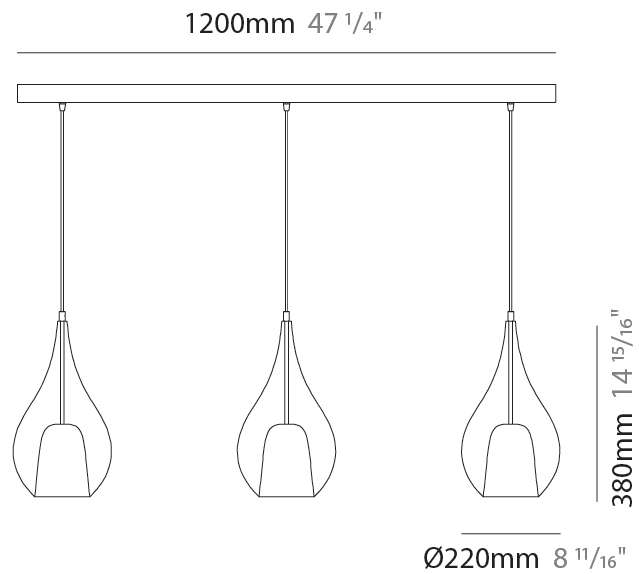

PROJECT
TYPE
SPECIFIER
QUANTITY
DATE

ZOE 3 LIGHT LINEAR SUSPENSION

D141132-

base number   Finish   Finish
Options   Options

1. To build a product code in our configurator select the specify button on the base model # product page
2. To build a manual product code on this datasheet choose from the options listed below in blue font and add the suffix to the base model #

GENERAL

Series: Zoe
Subseries: Zoe 3 Light Linear
Partner: Cangini & Tucci
Division: Design
Installation: Suspension
Product Type: Pendant
Mounting Location: Ceiling

PHYSICAL

Shape: Teardrop
Length (mm): 1200
Length (in): 47 1/4
Height (mm): 280
Height (in): 11
Max. Overall Height (mm): 1780
Max. Overall Height (in): 70 7/16
Weight (kg): 5.59
Weight (lbs): 12.32
Diffuser: Glass - Opal
Fixture Finish: [AMB](#) / [BLK](#) / [BRZ](#) / [GLD](#) / [GRN](#) / [PNK](#) / [RUB](#) / [SKB](#) / [SMK](#) / [TOB](#) / [TRA](#)
Holder Finish: [CHR](#) / [MWH](#) / [MBK](#) / [BCR](#)
Fixture Material: Glass / Metal
Primary Material: Glass - Borosilicate
Cable Details: 1500mm cable

ELECTRICAL

Number of Lamps: 3
Lamp Type: LED Retrofit
Lamp Shape: A19
Bulb Included: Bulb Not Included
Total Output Wattage (W): 48
Max. Wattage Per Lamp (W): 16
Lamp Base: E26
Input Voltage (V): 120
Upon Request: 277Vac / GU24

LED

OPTICAL

RATINGS AND CERTIFICATIONS

Certified By: Certified for North American Standards
IP rating: IP20