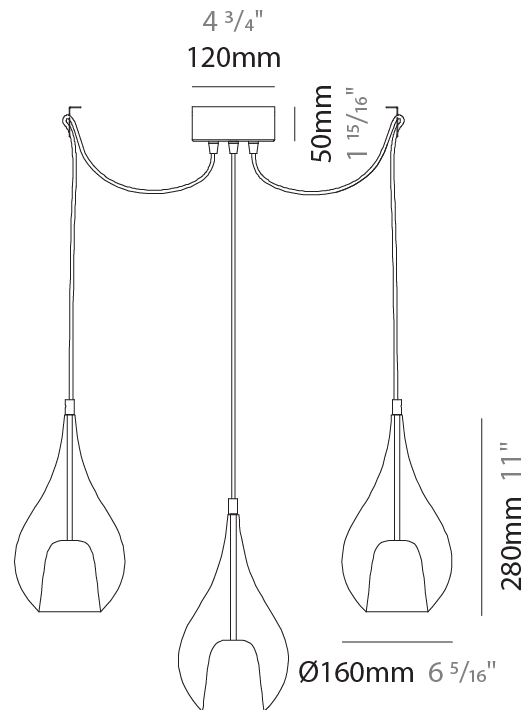

ZOE 3 LIGHT SWAG SUSPENSION

D141128- -

base number   Finish   Finish
                         Options   Options

1. To build a product code in our configurator select the specify button on the base model # product page
2. To build a manual product code on this datasheet choose from the options listed below in blue font and add the suffix to the base model #

GENERAL

Series: Zoe
Subseries: Zoe 3 Light Swag
Partner: Cangini & Tucci
Division: Design
Installation: Suspension
Product Type: Pendant
Mounting Location: Ceiling

PHYSICAL

Shape: Teardrop
Diameter (mm): 160
Diameter (in): 6 ⁵/₁₆
Height (mm): 280
Height (in): 11
Max. Overall Height (mm): 2280
Max. Overall Height (in): 89 ³/₄
Weight (kg): 2.25
Weight (lbs): 4.96
Diffuser: Glass - Opal
Fixture Finish: [AMB / BLK / BRZ / GLD / GRN / PNK / RUB / SKB / SMK / TOB / TRA](#)
Holder Finish: CHR / MWH / MBK / BCR
Fixture Material: Glass / Metal
Primary Material: Glass - Borosilicate
Cable Details: 2000mm cable

ELECTRICAL

Number of Lamps: 3
Lamp Type: LED Retrofit
Bulb Included: Bulb Not Included
Total Output Wattage (W): 15
Max. Wattage Per Lamp (W): 5
Lamp Base: G9
Input Voltage (V): 120

LED

OPTICAL

RATINGS AND CERTIFICATIONS

Certified By: Certified for North American Standards
IP rating: IP20