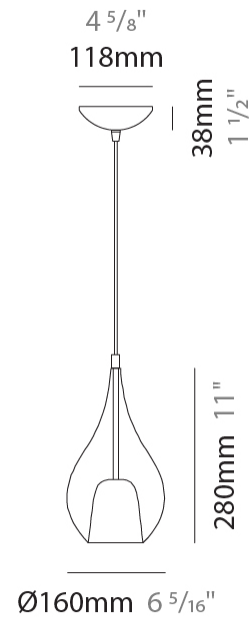

GENERAL

Series: Zoe
Subseries: Zoe Monopoint
Partner: Cangini & Tucci
Division: Design
Installation: Suspension
Product Type: Pendant
Mounting Location: Ceiling

PHYSICAL

Shape: Teardrop
Diameter (mm): 160
Diameter (in): 6 ⁵ / ₁₆
Height (mm): 280
Height (in): 11
Max. Overall Height (mm): 1780
Max. Overall Height (in): 70 ⁷ / ₁₆
Weight (kg): 0.79
Weight (lbs): 1.74
Diffuser: Glass - Opal
Fixture Finish: AMB / BLK / BRZ / GLD / GRN / PNK / RUB / SKB / SMK / TOB / TRA
Holder Finish: CHR / MWH / MBK / BCR
Fixture Material: Glass / Metal
Primary Material: Glass - Borosilicate
Cable Details: 1500mm cable

ELECTRICAL

Number of Lamps: 1
Lamp Type: LED Retrofit
Bulb Included: Bulb Not Included
Max. Wattage Per Lamp (W): 5
Lamp Base: G9
Input Voltage (V): 120

LED

OPTICAL

RATINGS AND CERTIFICATIONS

Certified By: Certified for North American Standards
IP rating: IP20

GENERAL

Series: Zoe
 Subseries: Zoe Monopoint
 Partner: Cangini & Tucci
 Division: Design
 Installation: Suspension
 Product Type: Pendant
 Mounting Location: Ceiling

PHYSICAL

Shape: Teardrop
 Diameter (mm): 220
 Diameter (in): 8 ¹¹/₁₆
 Height (mm): 380
 Height (in): 14 ¹⁵/₁₆
 Max. Overall Height (mm): 1880
 Max. Overall Height (in): 74
 Weight (kg): 1.51
 Weight (lbs): 3.33
 Diffuser: Glass - Opal
 Fixture Finish: [AMB / BLK / BRZ / GLD / GRN / PNK / RUB / SKB / SMK / TOB / TRA](#)
 Holder Finish: CHR / MWH / MBK / BCR
 Fixture Material: Glass / Metal
 Primary Material: Glass - Borosilicate
 Cable Details: 1500mm cable