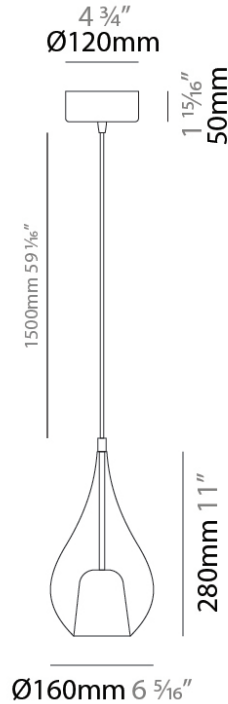

ZOE VINCENT - MONOPOINT SUSPENSION

D141177-

base number Finish
Options

1. To build a product code in our configurator select the specify button on the base model # product page
2. To build a manual product code on this datasheet choose from the options listed below in blue font and add the suffix to the base model #

GENERAL

Series: Zoe
Subseries: Zoe Vincent - Monopoint
Partner: Cangini & Tucci
Division: Design
Installation: Suspension
Product Type: Pendant
Mounting Location: Ceiling

PHYSICAL

Shape: Teardrop
Diameter (mm): 160
Diameter (in): 6 ⁵/₁₆
Height (mm): 280
Height (in): 11
Max. Overall Height (mm): 1780
Max. Overall Height (in): 70 ⁷/₁₆
Weight (kg): 0.79
Weight (lbs): 1.74
Diffuser: Glass - Opal
Fixture Finish: [MSB / MBS / TRS](#)
Holder Finish: BLK
Fixture Material: Glass / Metal
Primary Material: Glass - Borosilicate
Cable Details: 1500mm cable

ELECTRICAL

Number of Lamps: 1
Lamp Type: LED Retrofit
Bulb Included: Bulb Not Included
Max. Wattage Per Lamp (W): 5
Lamp Base: G9
Input Voltage (V): 120

LED

OPTICAL

RATINGS AND CERTIFICATIONS

Certified By: Certified for North American Standards
IP rating: IP20

PROJECT
TYPE
SPECIFIER
QUANTITY
DATE