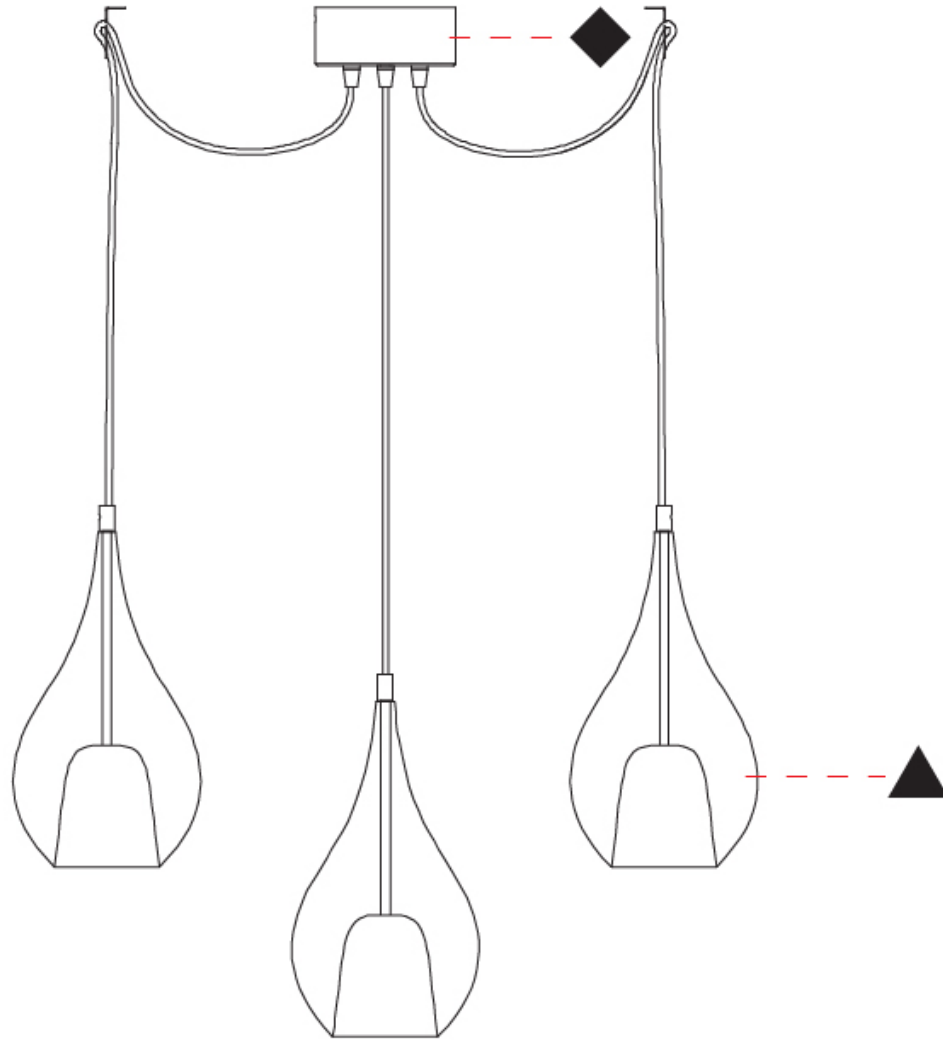

ZOE 3 LIGHT SWAG SUSPENSION

D141128-

PROJECT	_____
TYPE	_____
SPECIFIER	_____
QUANTITY	_____
DATE	_____

D