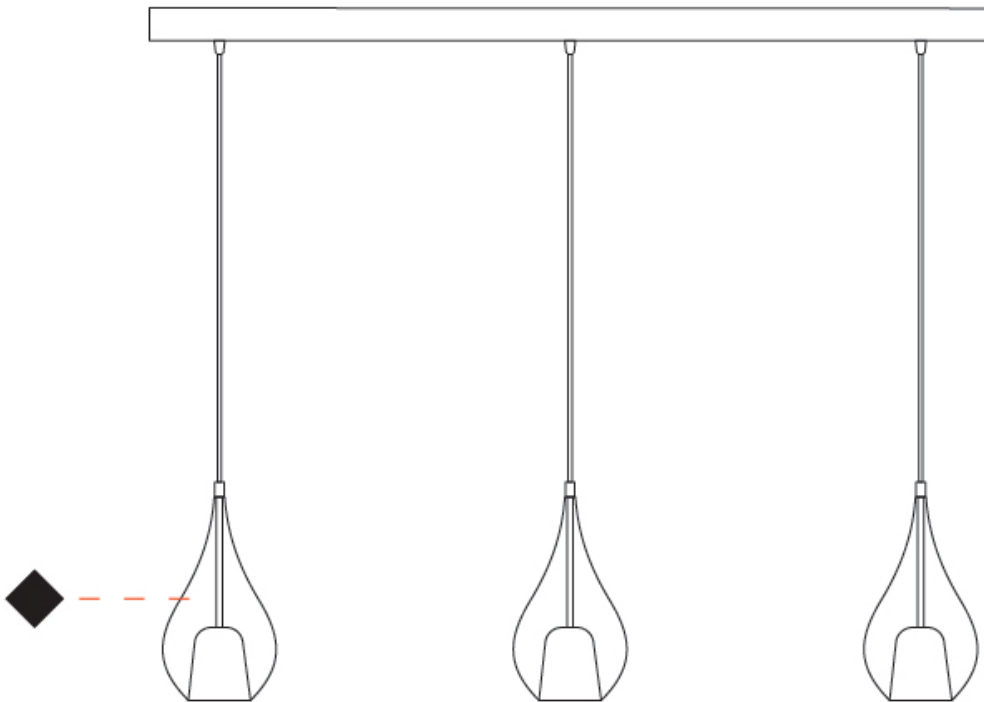

ZOE VINCENT 3 LIGHT LINEAR SUSPENSION

D141249-

PROJECT	_____
TYPE	_____
SPECIFIER	_____
QUANTITY	_____
DATE	_____

D