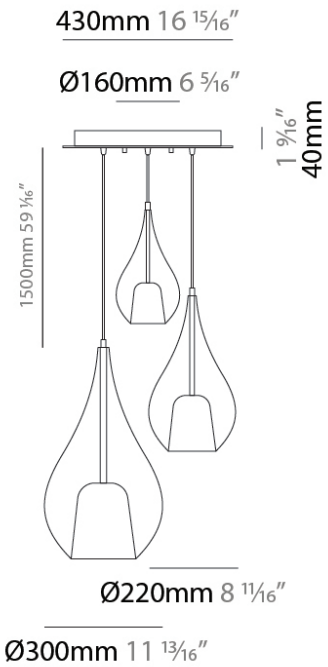

ZOE VINCENT 3 LIGHT CLUSTER SUSPENSION

D141251-

base number   Finish
Options

1. To build a product code in our configurator select the specify button on the base model # product page
2. To build a manual product code on this datasheet choose from the options listed below in blue font and add the suffix to the base model #

GENERAL

Series: Zoe
Subseries: Zoe Vincent 3 Light Cluster
Partner: Cangini & Tucci
Division: Design
Installation: Suspension
Product Type: Pendant
Mounting Location: Ceiling

PHYSICAL

Shape: Teardrop
Diameter (mm): 430
Diameter (in): 16 ¹⁵/₁₆
Height (mm): 1500
Height (in): 59 ¹⁵/₁₆
Weight (kg): 6.48
Weight (lbs): 14.29
Diffuser: Glass - Opal
Fixture Finish: MSB / MBS / TRS
Holder Finish: BLK
Fixture Material: Glass / Metal
Primary Material: Glass - Borosilicate
Cable Details: 1500mm cable

ELECTRICAL

Number of Lamps: 3
Lamp Type: LED Retrofit
Bulb Included: Bulb Not Included
Total Output Wattage (W): 37
Max. Wattage Per Lamp (W): 16 + 5
Lamp Base: E26 + G9
Input Voltage (V): 120

LED

OPTICAL

RATINGS AND CERTIFICATIONS

Certified By: Certified for North American Standards
IP rating: IP20

PROJECT	_____
TYPE	_____
SPECIFIER	_____
QUANTITY	_____
DATE	_____