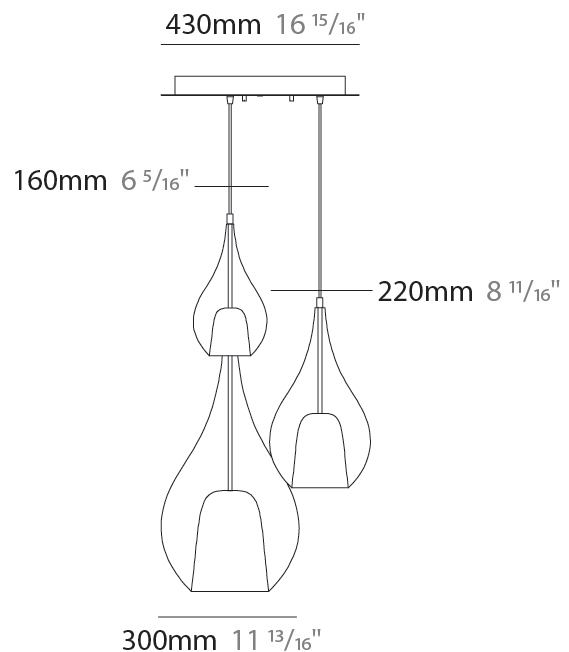

ZOE 3 LIGHT CLUSTER SUSPENSION

D141133-

base number   Finish   Finish
Options   Options

1. To build a product code in our configurator select the specify button on the base model # product page
2. To build a manual product code on this datasheet choose from the options listed below in blue font and add the suffix to the base model #

GENERAL

Series: Zoe
Subseries: Zoe 3 Light Cluster
Partner: Cangini & Tucci
Division: Design
Installation: Suspension
Product Type: Pendant
Mounting Location: Ceiling

PHYSICAL

Shape: Teardrop
Diameter (mm): 430
Diameter (in): 16 ¹⁵/₁₆
Height (mm): 1500
Height (in): 59 ¹⁵/₁₆
Weight (kg): 6.48
Weight (lbs): 14.29
Diffuser: Glass - Opal
Fixture Finish: AMB / BLK / BRZ / GLD / GRN / PNK / RUB / SKB / SMK / TOB / TRA
Holder Finish: CHR / MWH / MBK / BCR
Fixture Material: Glass / Metal
Primary Material: Glass - Borosilicate
Cable Details: 1500mm cable

ELECTRICAL

Number of Lamps: 3
Lamp Type: LED Retrofit
Bulb Included: Bulb Not Included
Total Output Wattage (W): 37
Max. Wattage Per Lamp (W): 16 + 5
Lamp Base: E26 + G9
Input Voltage (V): 120

LED

OPTICAL

RATINGS AND CERTIFICATIONS

Certified By: Certified for North American Standards
IP rating: IP20