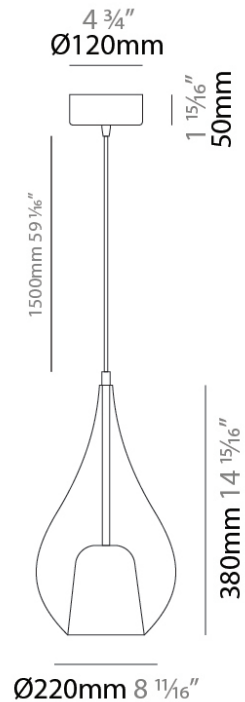

ZOE VINCENT - MONOPOINT SUSPENSION

D141178-

base number   Finish
Options

1. To build a product code in our configurator select the specify button on the base model # product page
2. To build a manual product code on this datasheet choose from the options listed below in blue font and add the suffix to the base model #

GENERAL

Series: Zoe
Subseries: Zoe Vincent - Monopoint
Partner: Cangini & Tucci
Division: Design
Installation: Suspension
Product Type: Pendant
Mounting Location: Ceiling

PHYSICAL

Shape: Teardrop
Diameter (mm): 220
Diameter (in): 8 ¹¹/₁₆
Height (mm): 380
Height (in): 14 ¹⁵/₁₆
Max. Overall Height (mm): 1880
Max. Overall Height (in): 74
Weight (kg): 1.51
Weight (lbs): 3.33
Diffuser: Glass - Opal
Fixture Finish: [MSB](#) / [MBS](#) / [TRS](#)
Holder Finish: BLK
Fixture Material: Glass / Metal
Primary Material: Glass - Borosilicate
Cable Details: 1500mm cable

ELECTRICAL

Number of Lamps: 1
Lamp Type: LED Retrofit
Lamp Shape: A19
Bulb Included: Bulb Not Included
Max. Wattage Per Lamp (W): 16
Lamp Base: E26
Input Voltage (V): 120
Upon Request: 277Vac / GU24

LED

OPTICAL

RATINGS AND CERTIFICATIONS

Certified By: Certified for North American Standards
IP rating: IP20

PROJECT	_____
TYPE	_____
SPECIFIER	_____
QUANTITY	_____
DATE	_____