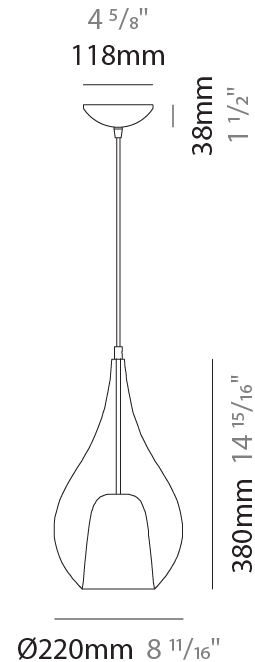

ZOE MONOPOINT SUSPENSION

D141122-

base number   Finish Options   -   Finish Options

1. To build a product code in our configurator select the specify button on the base model # product page
2. To build a manual product code on this datasheet choose from the options listed below in blue font and add the suffix to the base model #

GENERAL

Series: Zoe
Subseries: Zoe Monopoint
Partner: Cangini & Tucci
Division: Design
Installation: Suspension
Product Type: Pendant
Mounting Location: Ceiling

PHYSICAL

Shape: Teardrop
Diameter (mm): 220
Diameter (in): 8 ¹¹/₁₆
Height (mm): 380
Height (in): 14 ¹⁵/₁₆
Max. Overall Height (mm): 1880
Max. Overall Height (in): 74
Weight (kg): 1.51
Weight (lbs): 3.33
Diffuser: Glass - Opal
Fixture Finish: [AMB / BLK / BRZ / GLD / GRN / PNK / RUB / SKB / SMK / TOB / TRA](#)
Holder Finish: CHR / MWH / MBK / BCR
Fixture Material: Glass / Metal
Primary Material: Glass - Borosilicate
Cable Details: 1500mm cable

ELECTRICAL

Number of Lamps: 1
Lamp Type: LED Retrofit
Lamp Shape: A19
Bulb Included: Bulb Not Included
Max. Wattage Per Lamp (W): 16
Lamp Base: E26
Input Voltage (V): 120
Upon Request: 277Vac / GU24

LED

OPTICAL

RATINGS AND CERTIFICATIONS

Certified By: Certified for North American Standards
IP rating: IP20

PROJECT
TYPE
SPECIFIER
QUANTITY
DATE