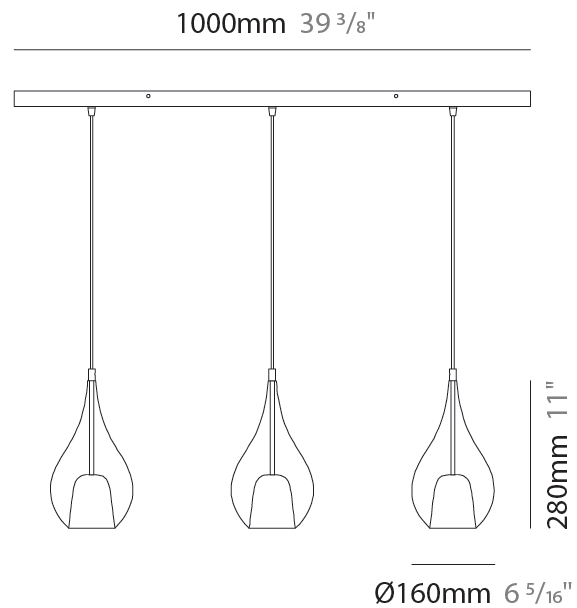

PROJECT
TYPE
SPECIFIER
QUANTITY
DATE

ZOE 3 LIGHT LINEAR SUSPENSION

D141131- -
base number   Finish Options   Finish Options

1. To build a product code in our configurator select the specify button on the base model # product page
2. To build a manual product code on this datasheet choose from the options listed below in blue font and add the suffix to the base model #

GENERAL

Series: Zoe
Subseries: Zoe 3 Light Linear
Partner: Cangini & Tucci
Division: Design
Installation: Suspension
Product Type: Pendant
Mounting Location: Ceiling

PHYSICAL

Shape: Teardrop
Length (mm): 1000
Length (in): 39 3/8
Height (mm): 280
Height (in): 11
Max. Overall Height (mm): 1780
Max. Overall Height (in): 70 1/16
Weight (kg): 2.90
Weight (lbs): 6.39
Diffuser: Glass - Opal
Fixture Finish: [AMB](#) / [BLK](#) / [BRZ](#) / [GLD](#) / [GRN](#) / [PNK](#) / [RUB](#) / [SKB](#) / [SMK](#) / [TOB](#) / [TRA](#)
Holder Finish: [CHR](#) / [MWH](#) / [MBK](#) / [BCR](#)
Fixture Material: Glass / Metal
Primary Material: Glass - Borosilicate
Cable Details: 1500mm cable

ELECTRICAL

Number of Lamps: 3
Lamp Type: LED Retrofit
Bulb Included: Bulb Not Included
Total Output Wattage (W): 15
Max. Wattage Per Lamp (W): 5
Lamp Base: G9
Input Voltage (V): 120

LED

OPTICAL

RATINGS AND CERTIFICATIONS

Certified By: Certified for North American Standards
IP rating: IP20