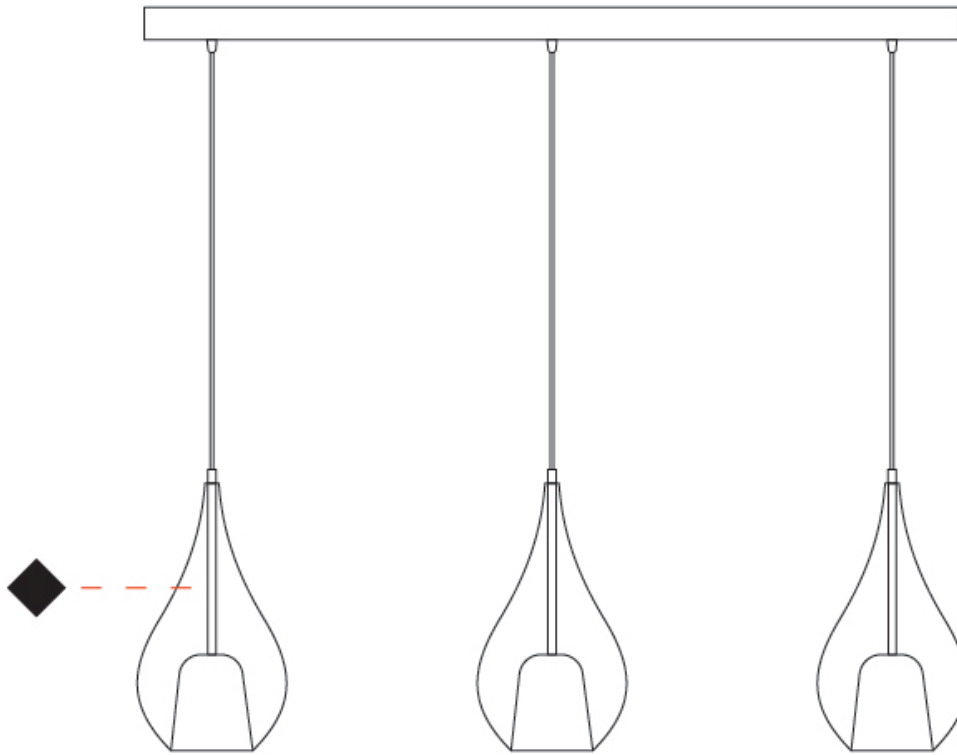

ZOE VINCENT 3 LIGHT LINEAR SUSPENSION

D141250-

PROJECT	_____
TYPE	_____
SPECIFIER	_____
QUANTITY	_____
DATE	_____