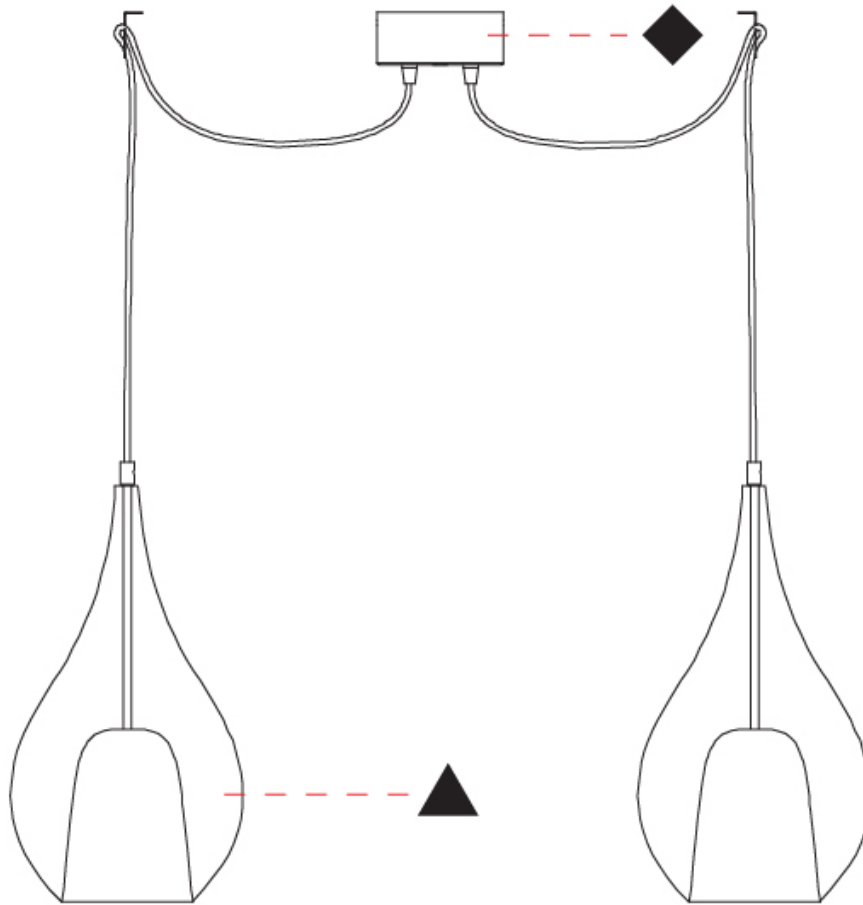

ZOE 2 LIGHT SWAG SUSPENSION

D141129-

PROJECT _____

TYPE _____

SPECIFIER _____

QUANTITY _____

DATE _____

D